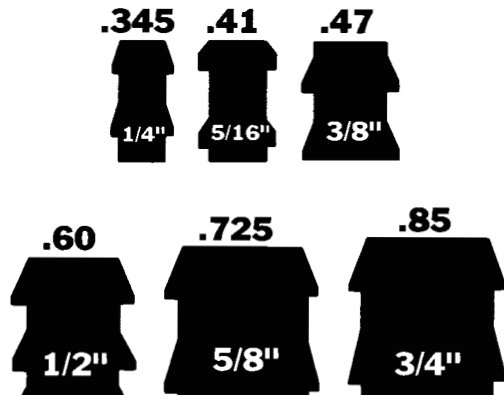

Actual Push On Barb Profiles

29PO
625

MALE ADAPTER

301
P990A
HLM
100B-1
KA-MB
272
725

Part #

Part #	Size
105-04-02B	1/4x1/8
105-04-04B	1/4x1/4
105-04-06B	1/4x3/8
105-05-02B	5/16x1/8
105-05-04B	5/16x1/4
105-06-02B	3/8x1/8
105-06-04B	3/8x1/4
105-06-06B	3/8x3/8
105-06-08B	3/8x1/2
105-08-04B	1/2x1/4
105-08-06B	1/2x3/8
105-08-06B	1/2x1/2
105-08-12B	1/2x3/4
105-10-06B	5/8x3/8
105-10-08B	5/8x1/2
105-10-12B	5/8x3/4
105-12-08B	3/4x1/2
105-12-12B	3/4x3/4

MALE SWIVEL

HMS
285

Part #

Part #	Barb x Male
105MS-04-04B	1/4x1/4
105MS-06-04B	3/8x1/4
105MS-06-06B	3/8x3/8
105MS-08-06B	1/2x3/8
105MS-08-08B	1/2x1/2
105MS-12-12B	3/4x3/4

FEMALE SWIVEL

Part #

Part #	Size
30-358	1/4x1/4
30-360	3/8x1/4
30-361	3/8x3/8
30-365	5/8x3/4
30-366	3/4x3/4