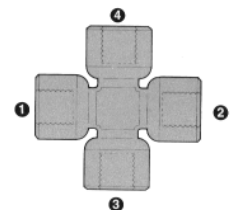

**BRASS BSP FEMALE TEE**  
8085

**BRASS FEMALE BRANCH  
BSP TEE**  
8087

**BRASS FEMALE BSP  
RUN TEE**  
8090

**BRASS BRANCH TEE BSPT  
MALE X BSP FEMALE**  
8093

**BRASS MALE RUN BSP TEE**  
8095

**BRASS FEMALE BSP CROSS**  
8097

**MALE BSPP  
x FEMALE BSPP BUSHING**

Part #	Size
8039-02-02	1/8x1/8
8039-02-04	1/8x1/4
8039-04-02	1/4x1/8
8039-04-04	1/4x1/4
8039-04-06	1/4x3/8
8039-06-02	3/8x1/8
8039-06-04	3/8x1/4
8039-06-06	3/8x3/8
8039-06-08	3/8x1/2
8039-08-04	1/2x1/4
8039-08-06	1/2x3/8
8039-08-08	1/2x1/2
8039-12-08	3/4x1/2