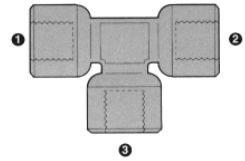

**BRASS MOBILE BSPT  
HOSE BARB**  
8920T

**BRASS 90° ELBOW**

**BRASS 90° BSPT  
MALE ELBOW**  
8055

**BRASS 90° BSPT X  
BSP FEMALE**  
8060

**BRASS 90° BSPT  
MALE ELBOW**  
8075

**BRASS TEE & CROSS**

**BRASS MALE  
BSPT TEE**  
8080

**MALE BSPP  
x FEMALE BSPP BUSHING**

Part #	Size
8039-02-02	1/8x1/8
8039-02-04	1/8x1/4
8039-04-02	1/4x1/8
8039-04-04	1/4x1/4
8039-04-06	1/4x3/8
8039-06-02	3/8x1/8
8039-06-04	3/8x1/4
8039-06-06	3/8x3/8
8039-06-08	3/8x1/2
8039-08-04	1/2x1/4
8039-08-06	1/2x3/8
8039-08-08	1/2x1/2
8039-12-08	3/4x1/2