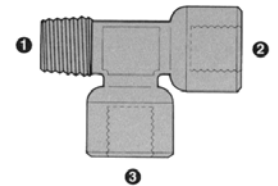

**BRASS MOBILE BSPT  
HOSE BARB**  
8920T

**BRASS 90° ELBOW**

**BRASS 90° BSPT  
MALE ELBOW**  
8055

**BRASS 90° BSPT X  
BSP FEMALE**  
8060

**BRASS 90° BSPT  
MALE ELBOW**  
8075

**BRASS TEE & CROSS**

**BRASS MALE  
BSPT TEE**  
8080

**BRASS BSP FEMALE TEE**  
8085

**BRASS FEMALE BRANCH  
BSP TEE**  
8087

**BRASS FEMALE BSP  
RUN TEE**  
8090

**BRASS BRANCH TEE BSPT  
MALE X BSP FEMALE**  
8093

**BRASS MALE RUN BSP TEE**  
8095

**BRASS FEMALE BSP CROSS**  
8097

**MALE BSPP  
x FEMALE BSPP BUSHING**

Part #	Size
8039-02-02	1/8x1/8
8039-02-04	1/8x1/4
8039-04-02	1/4x1/8
8039-04-04	1/4x1/4
8039-04-06	1/4x3/8
8039-06-02	3/8x1/8
8039-06-04	3/8x1/4
8039-06-06	3/8x3/8
8039-06-08	3/8x1/2
8039-08-04	1/2x1/4
8039-08-06	1/2x3/8
8039-08-08	1/2x1/2
8039-12-08	3/4x1/2